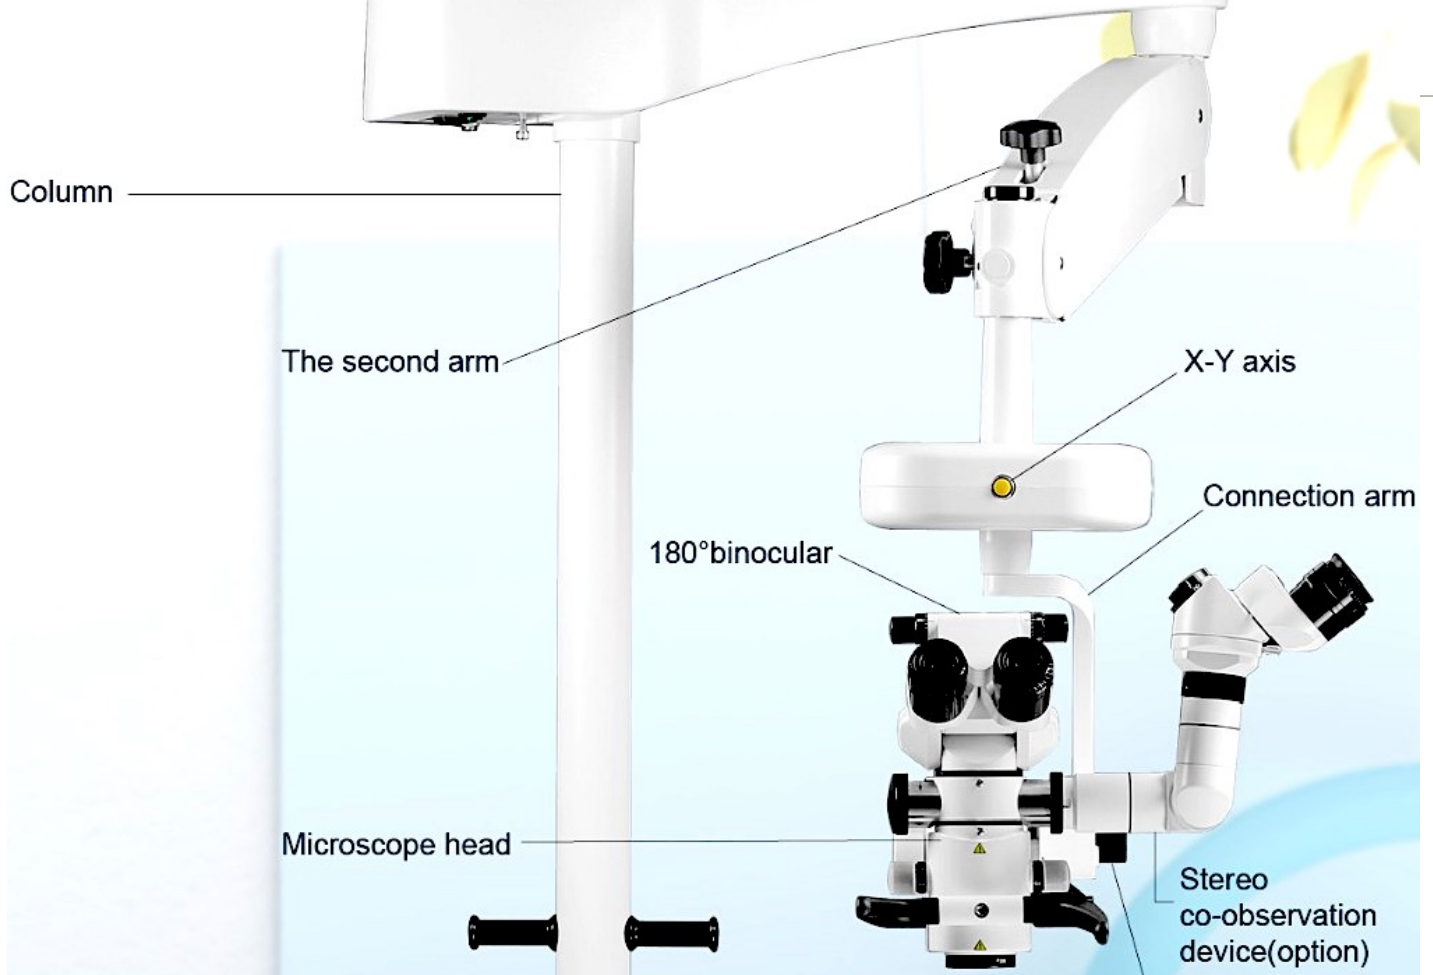

SMS[®]

OPERATING MICROSCOPE

OP VISION 20

SALIENT FEATURES:

- Crisp Apochromatic Optics.
- X-Y Coupling standard.
- Easy control of X-Y position, illumination and focus level by robust foot pedal.
- Standard 0-180 Degree inclinable binocular for comfort of surgeons.
- Ergonomic handgrip for precise Handling.
- Stereo Coobervation(Optional).
- CCD HD Camera(Optional).

OPERATING MICROSCOPE

OP VISION 20

SPECIFICATIONS:

- 5 Step Manual Magnification changer.
- Motorized focus range 40mm
- 12.5X wide-field eyepieces.
- PD adjustment range: 55mm~75mm.
- 0-180 degree inclinable binocular tube with PD adjustment knob.
- Objective lens, $f=200\text{mm}$ with fine focusing.
- Magnification range: 0.4X, 0.6X, 1.0X, 1.6X, 2.5X.
- X-Y coupling range: 40mmX40mm, one button reversal to main position.