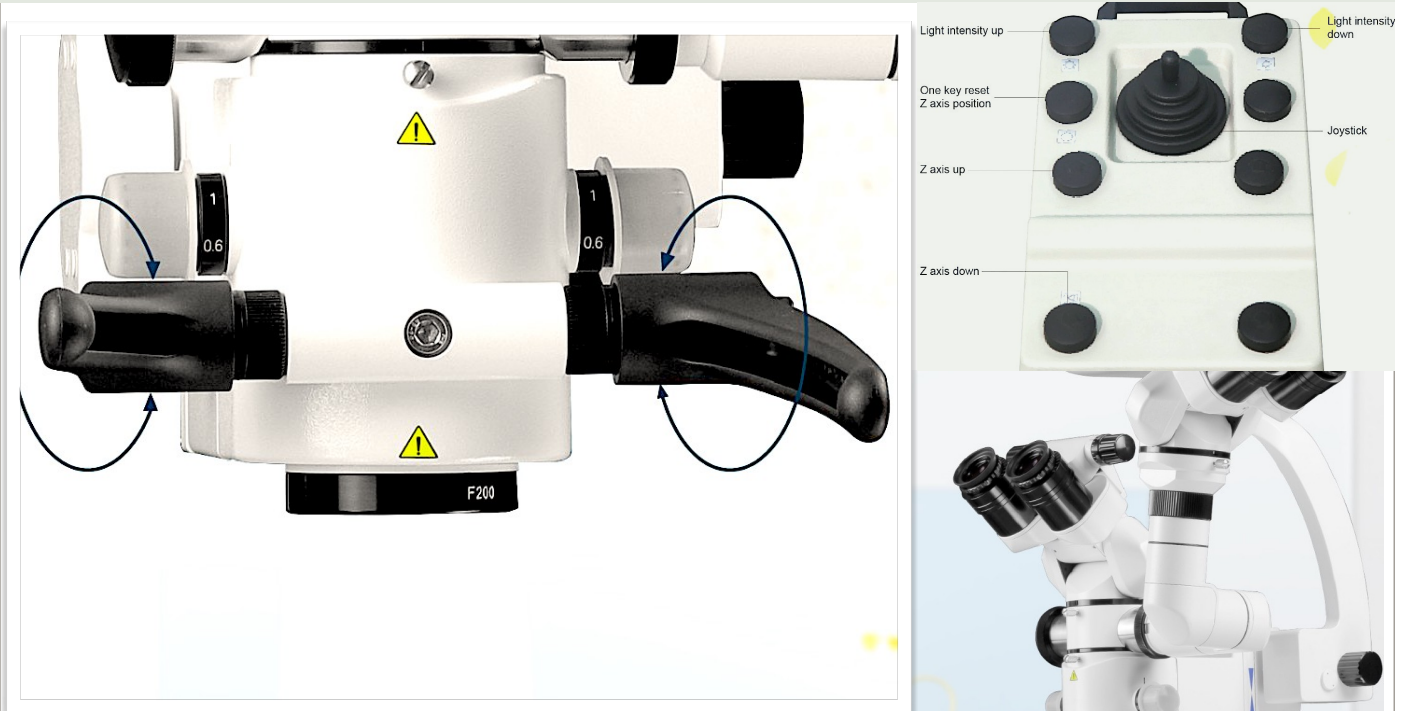

SMS[®]

OPERATING MICROSCOPE

OP VISION 20

SALIENT FEATURES:

- Crisp Apochromatic Optics.
- X-Y Coupling standard.
- Easy control of X-Y position, illumination and focus level by robust foot pedal.
- Standard 0-180 Degree inclinable binocular for comfort of surgeons.
- Ergonomic handgrip for precise Handling.
- Stereo Coobervation(Optional).
- CCD HD Camera(Optional).

OPERATING MICROSCOPE

OP VISION 20

SPECIFICATIONS:

- 5 Step Manual Magnification changer.
- Motorized focus range 40mm
- 12.5X wide-field eyepieces.
- PD adjustment range: 55mm~75mm.
- 0-180 degree inclinable binocular tube with PD adjustment knob.
- Objective lens, $f=200\text{mm}$ with fine focusing.
- Magnification range: 0.4X, 0.6X, 1.0X, 1.6X, 2.5X.
- X-Y coupling range: 40mmX40mm, one button reversal to main position.